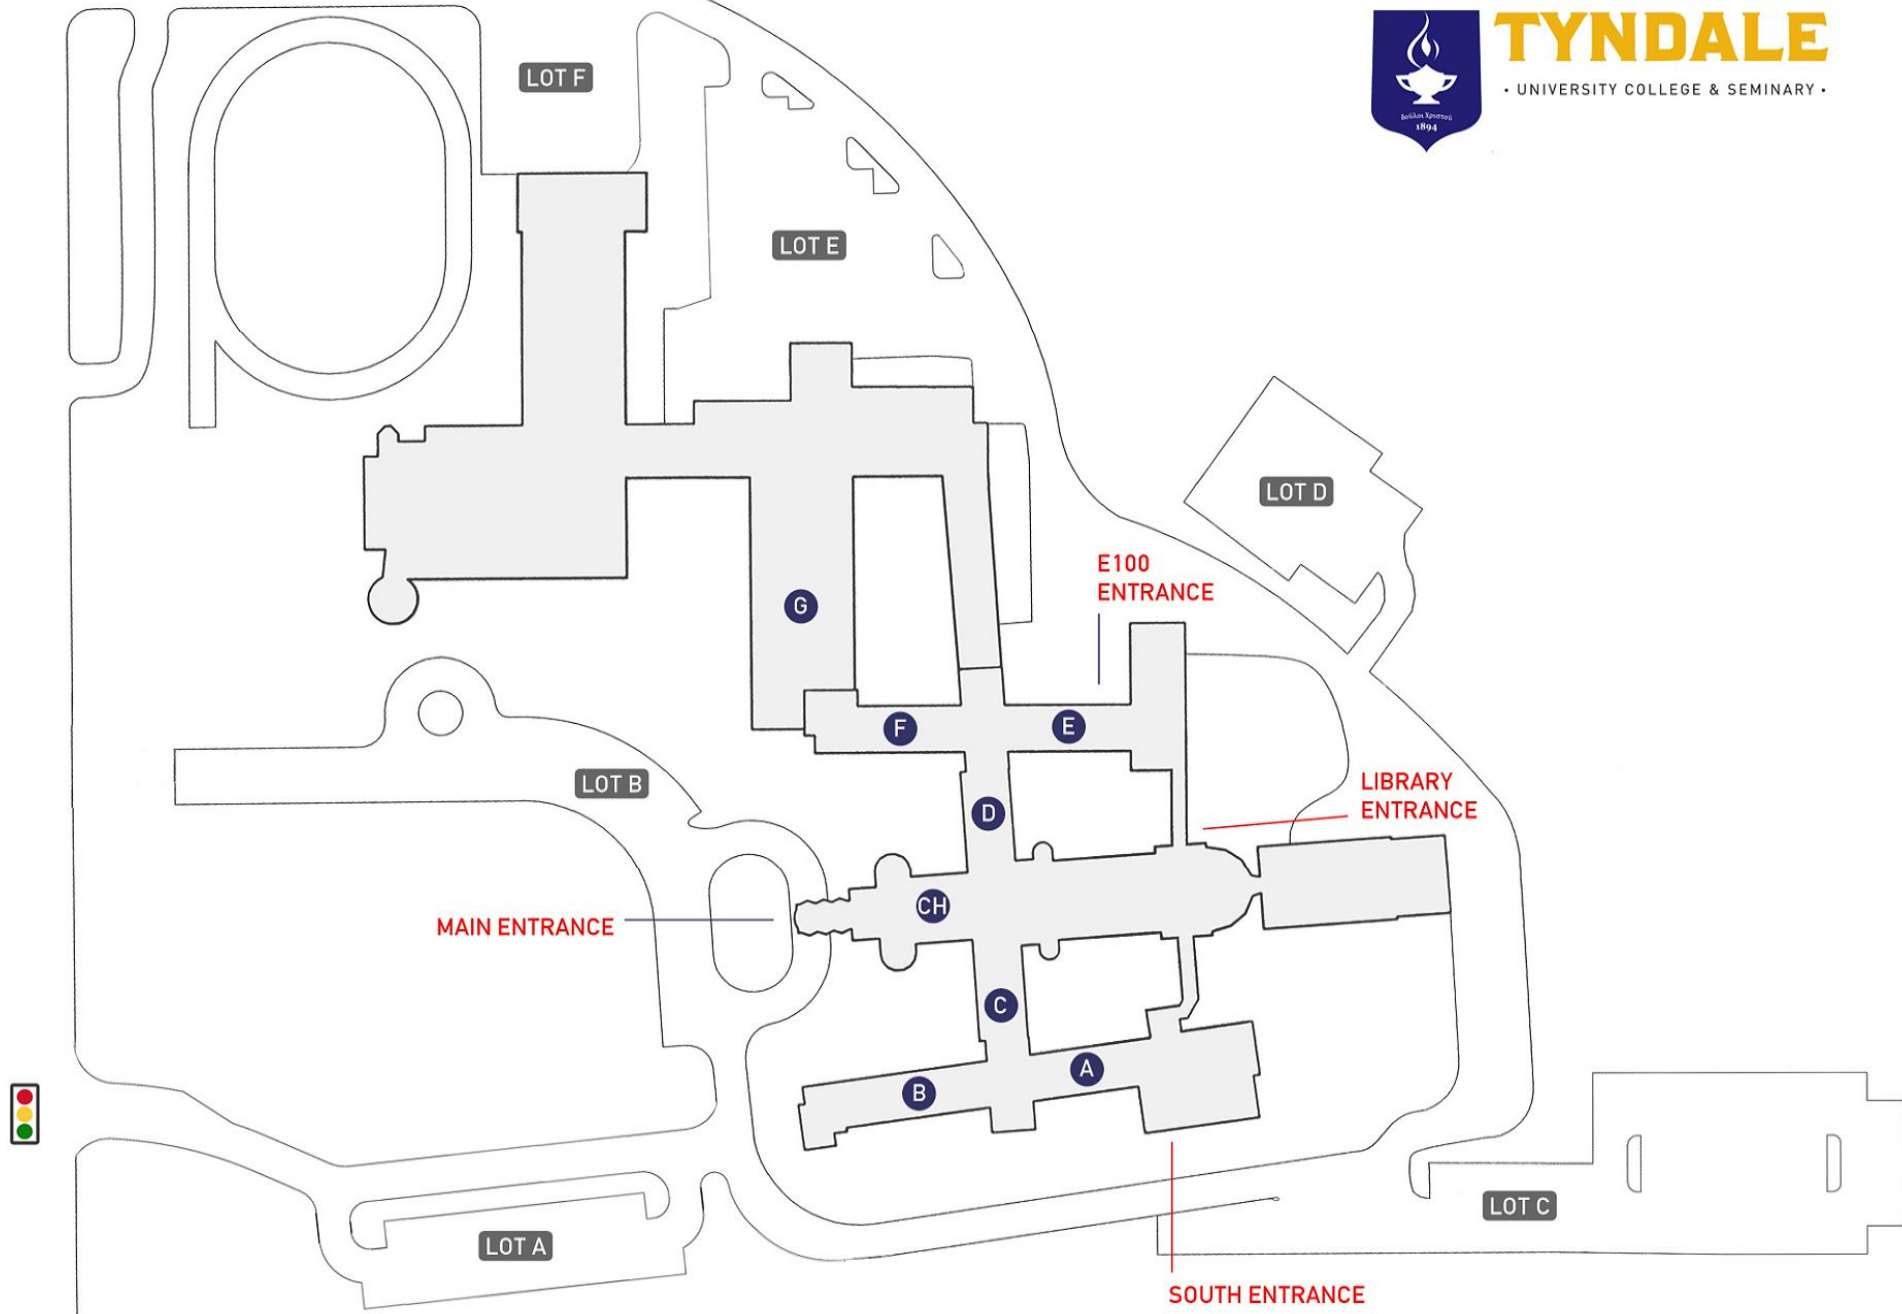

↑ Steeles

Bayview Avenue

← Finch

3377 Bayview Avenue

**TYNDALE**

• UNIVERSITY COLLEGE & SEMINARY •

map is not to scale