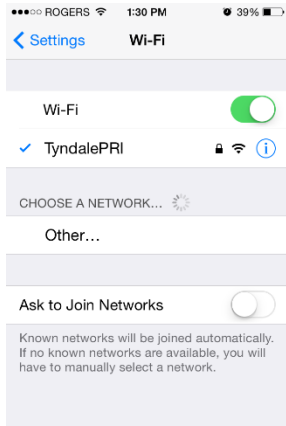

Connecting To Tyndale's WiFi

TyndalePRI (If you have a Tyndale User -or- Student Login)

TyndaleSEC (If your device fail to connect to TyndalePRI)

TyndaleGuest (If you are given a Tyndale Guest Account)