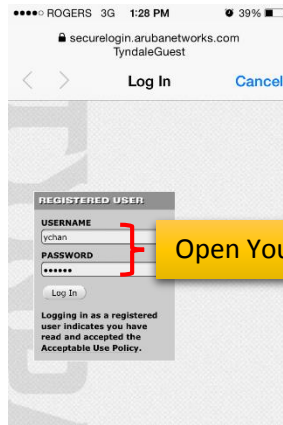

Connecting To Tyndale's WiFi

TyndalePRI (If you have a Tyndale User -or- Student Login)

TyndaleSEC (If your device fail to connect to TyndalePRI)

TyndaleGuest (If you are given a Tyndale Guest Account)