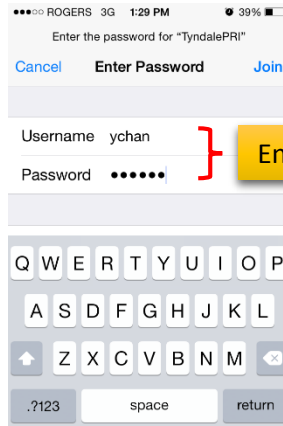

Connecting To Tyndale's WiFi

TyndalePRI (If you have a Tyndale User -or- Student Login)

TyndaleSEC (If your device fail to connect to TyndalePRI)

TyndaleGuest (If you are given a Tyndale Guest Account)